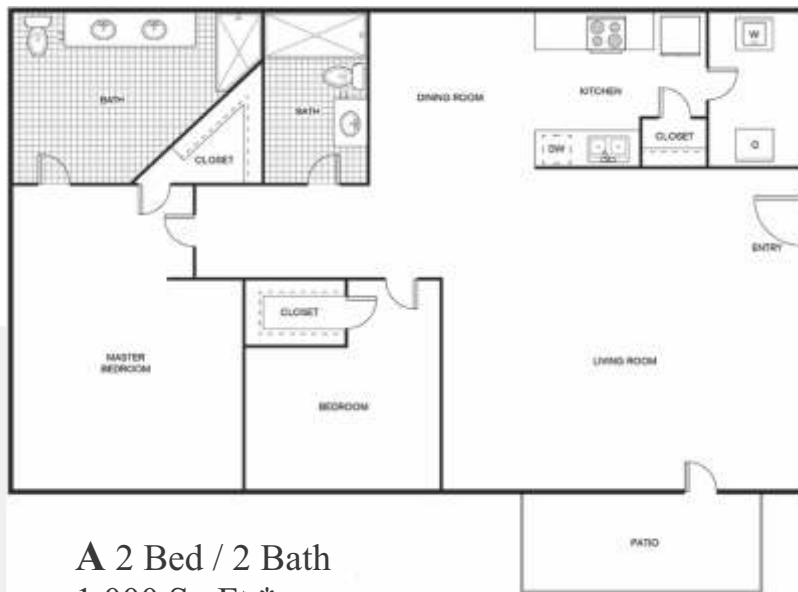

### FLOOR PLAN TYPES

- 1 Bed / 1 Bath 750 Sq.Ft.\*
- 2 Bed / 2 Bath 1,000 Sq.Ft.\*

\*Available in select homes

\*\*Restrictions may apply.

1406 Shady Lane, Burkburnett, TX 76354

**(940) 569-9288 FAX: (940) 569-9302**

## FLOOR PLAN TYPES

**A 1 Bed / 1 Bath**  
750 Sq.Ft.\*

**A 2 Bed / 2 Bath**  
1,000 Sq.Ft.\*

**B 1 Bed / 1 Bath**  
750 Sq.Ft.\*

**B 2 Bed / 2 Bath**  
1,000 Sq.Ft.\*

1406 Shady Lane, Burkburnett, TX 76354