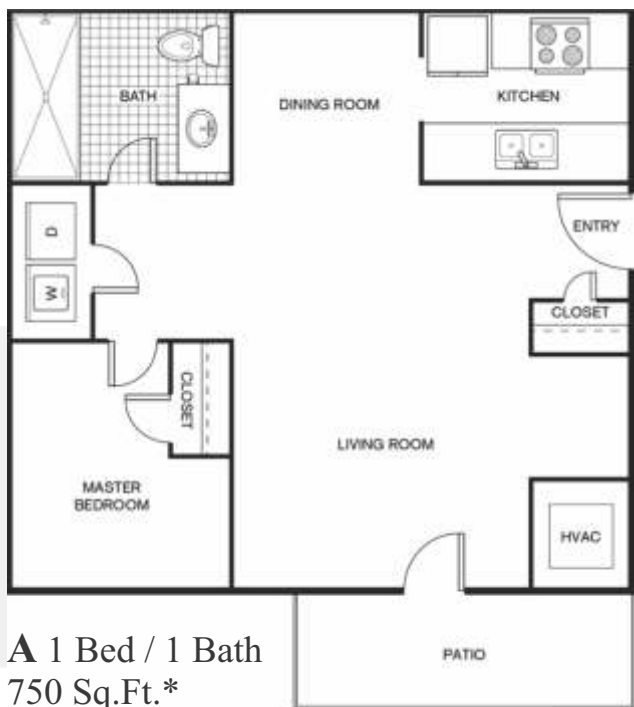

### FLOOR PLAN TYPES

- 1 Bed / 1 Bath 750 Sq.Ft.\*
- 2 Bed / 2 Bath 1,000 Sq.Ft.\*

\*Available in select homes

\*\*Restrictions may apply.

1406 Shady Lane, Burkburnett, TX 76354

**(940) 569-9288 FAX: (940) 569-9302**

## FLOOR PLAN TYPES

**A 1 Bed / 1 Bath**  
750 Sq.Ft.\*

**A 2 Bed / 2 Bath**  
1,000 Sq.Ft.\*

**B 1 Bed / 1 Bath**  
750 Sq.Ft.\*

**B 2 Bed / 2 Bath**  
1,000 Sq.Ft.\*

1406 Shady Lane, Burkburnett, TX 76354