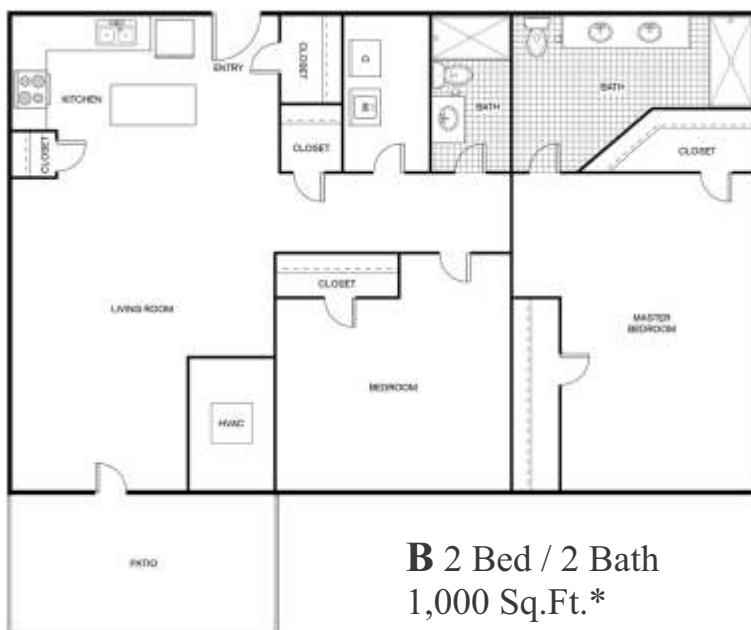

### FLOOR PLAN TYPES

- 1 Bed / 1 Bath 750 Sq.Ft.\*
- 2 Bed / 2 Bath 1,000 Sq.Ft.\*

\*Available in select homes

\*\*Restrictions may apply.

1406 Shady Lane, Burkburnett, TX 76354

**(940) 569-9288 FAX: (940) 569-9302**

## FLOOR PLAN TYPES

**A 1 Bed / 1 Bath**  
750 Sq.Ft.\*

**A 2 Bed / 2 Bath**  
1,000 Sq.Ft.\*

**B 1 Bed / 1 Bath**  
750 Sq.Ft.\*

**B 2 Bed / 2 Bath**  
1,000 Sq.Ft.\*

1406 Shady Lane, Burkburnett, TX 76354