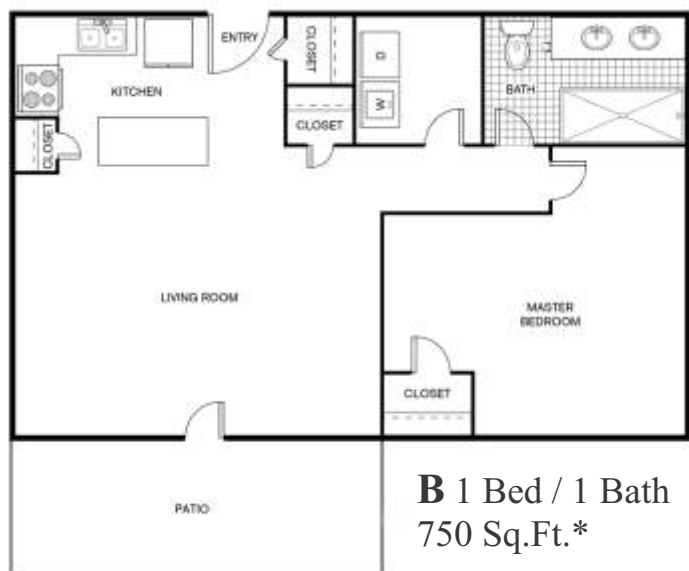

### FLOOR PLAN TYPES

- 1 Bed / 1 Bath 750 Sq.Ft.\*
- 2 Bed / 2 Bath 1,000 Sq.Ft.\*

\*Available in select homes

\*\*Restrictions may apply.

1406 Shady Lane, Burkburnett, TX 76354

**(940) 569-9288 FAX: (940) 569-9302**

## FLOOR PLAN TYPES

**A 1 Bed / 1 Bath**  
750 Sq.Ft.\*

**A 2 Bed / 2 Bath**  
1,000 Sq.Ft.\*

**B 1 Bed / 1 Bath**  
750 Sq.Ft.\*

**B 2 Bed / 2 Bath**  
1,000 Sq.Ft.\*

1406 Shady Lane, Burkburnett, TX 76354